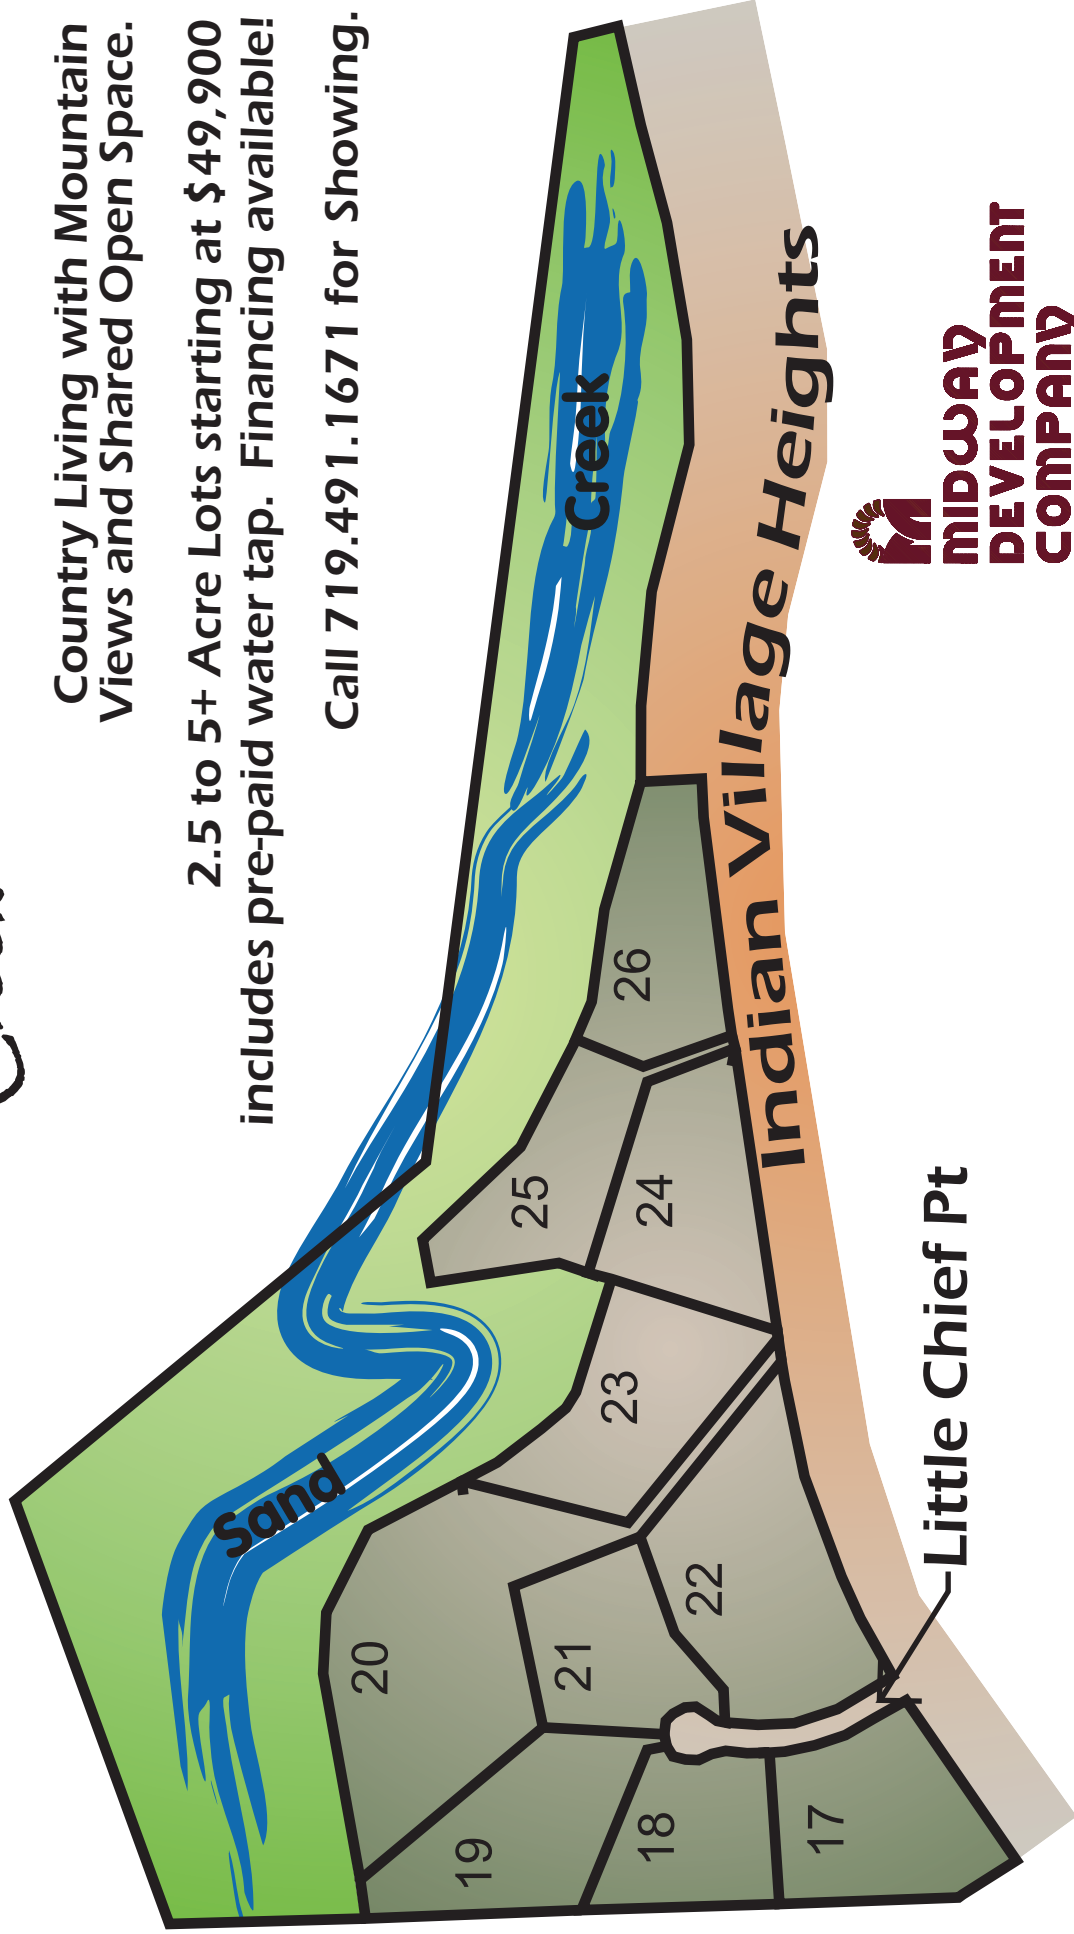

Sand Creek Preserve

Country Living with Mountain Views and Shared Open Space.

2.5 to 5+ Acre Lots starting at \$49,900 includes pre-paid water tap. Financing available!

Call 719.491.1671 for Showing.

This map represents an approximate layout of the subdivision. The accuracy is not guaranteed & should be confirmed by Purchaser. Price subject to change without notice.