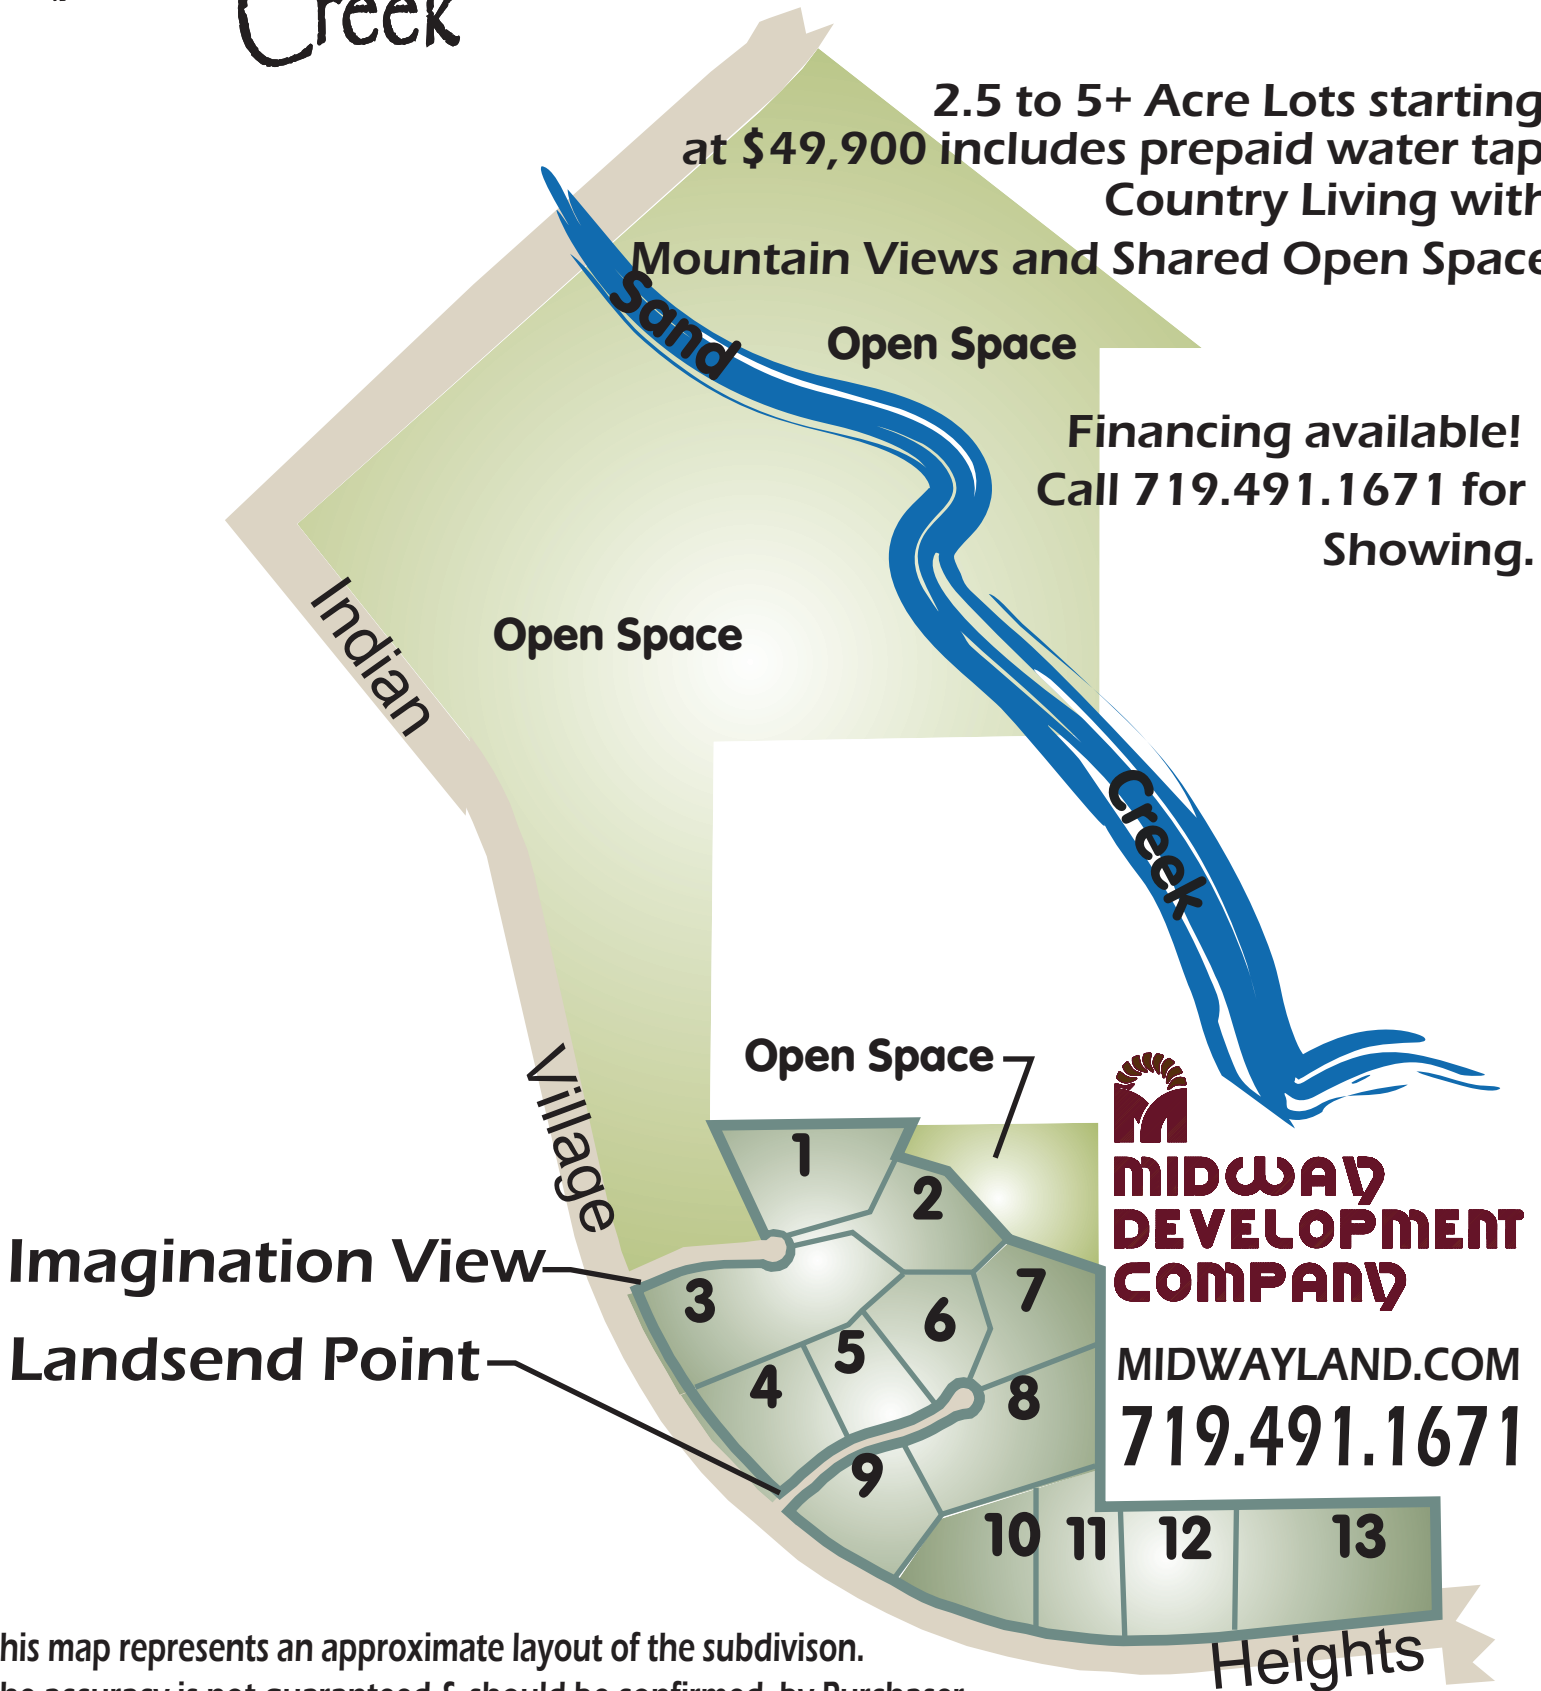

Sand Creek Preserve

2.5 to 5+ Acre Lots starting at \$49,900 includes prepaid water tap. Country Living with Mountain Views and Shared Open Space.

Financing available! Call 719.491.1671 for Showing.

MIDWAY DEVELOPMENT COMPANY

MIDWAYLAND.COM
719.491.1671

This map represents an approximate layout of the subdivision. The accuracy is not guaranteed & should be confirmed by Purchaser. Price subject to change without notice.